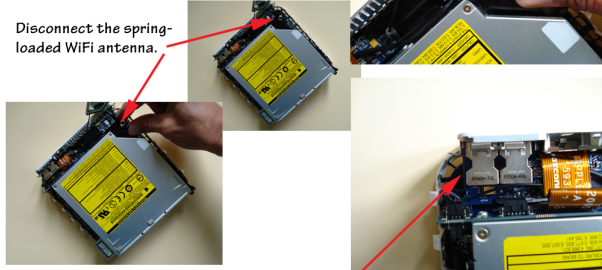

Hackintosh in Detail

Lift and separate with plastic cards.

CF to SATA
Adapter \$19.95

www.e-itx.com/sata-cf-mini-adapter.html

Disconnect the spring-loaded WiFi antenna.

Remove the four screws.

Let the Apps begin.