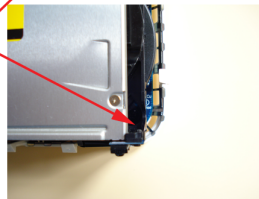

Hackintosh in Detail

Lift and separate with plastic cards.

CF to SATA
Adapter \$19.95

www.e-itx.com/sata-cf-mini-adapter.html

Disconnect the spring-loaded WiFi antenna.

Remove the four screws.

Let the Apps begin.