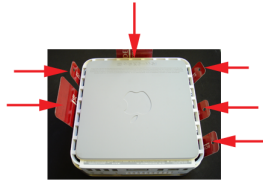

Hackintosh in Detail

Lift and separate with plastic cards.

CF to SATA
Adapter \$19.95

www.e-itx.com/sata-cf-mini-adapter.html

Disconnect the spring-loaded WiFi antenna.

Remove the four screws.

Let the Apps begin.